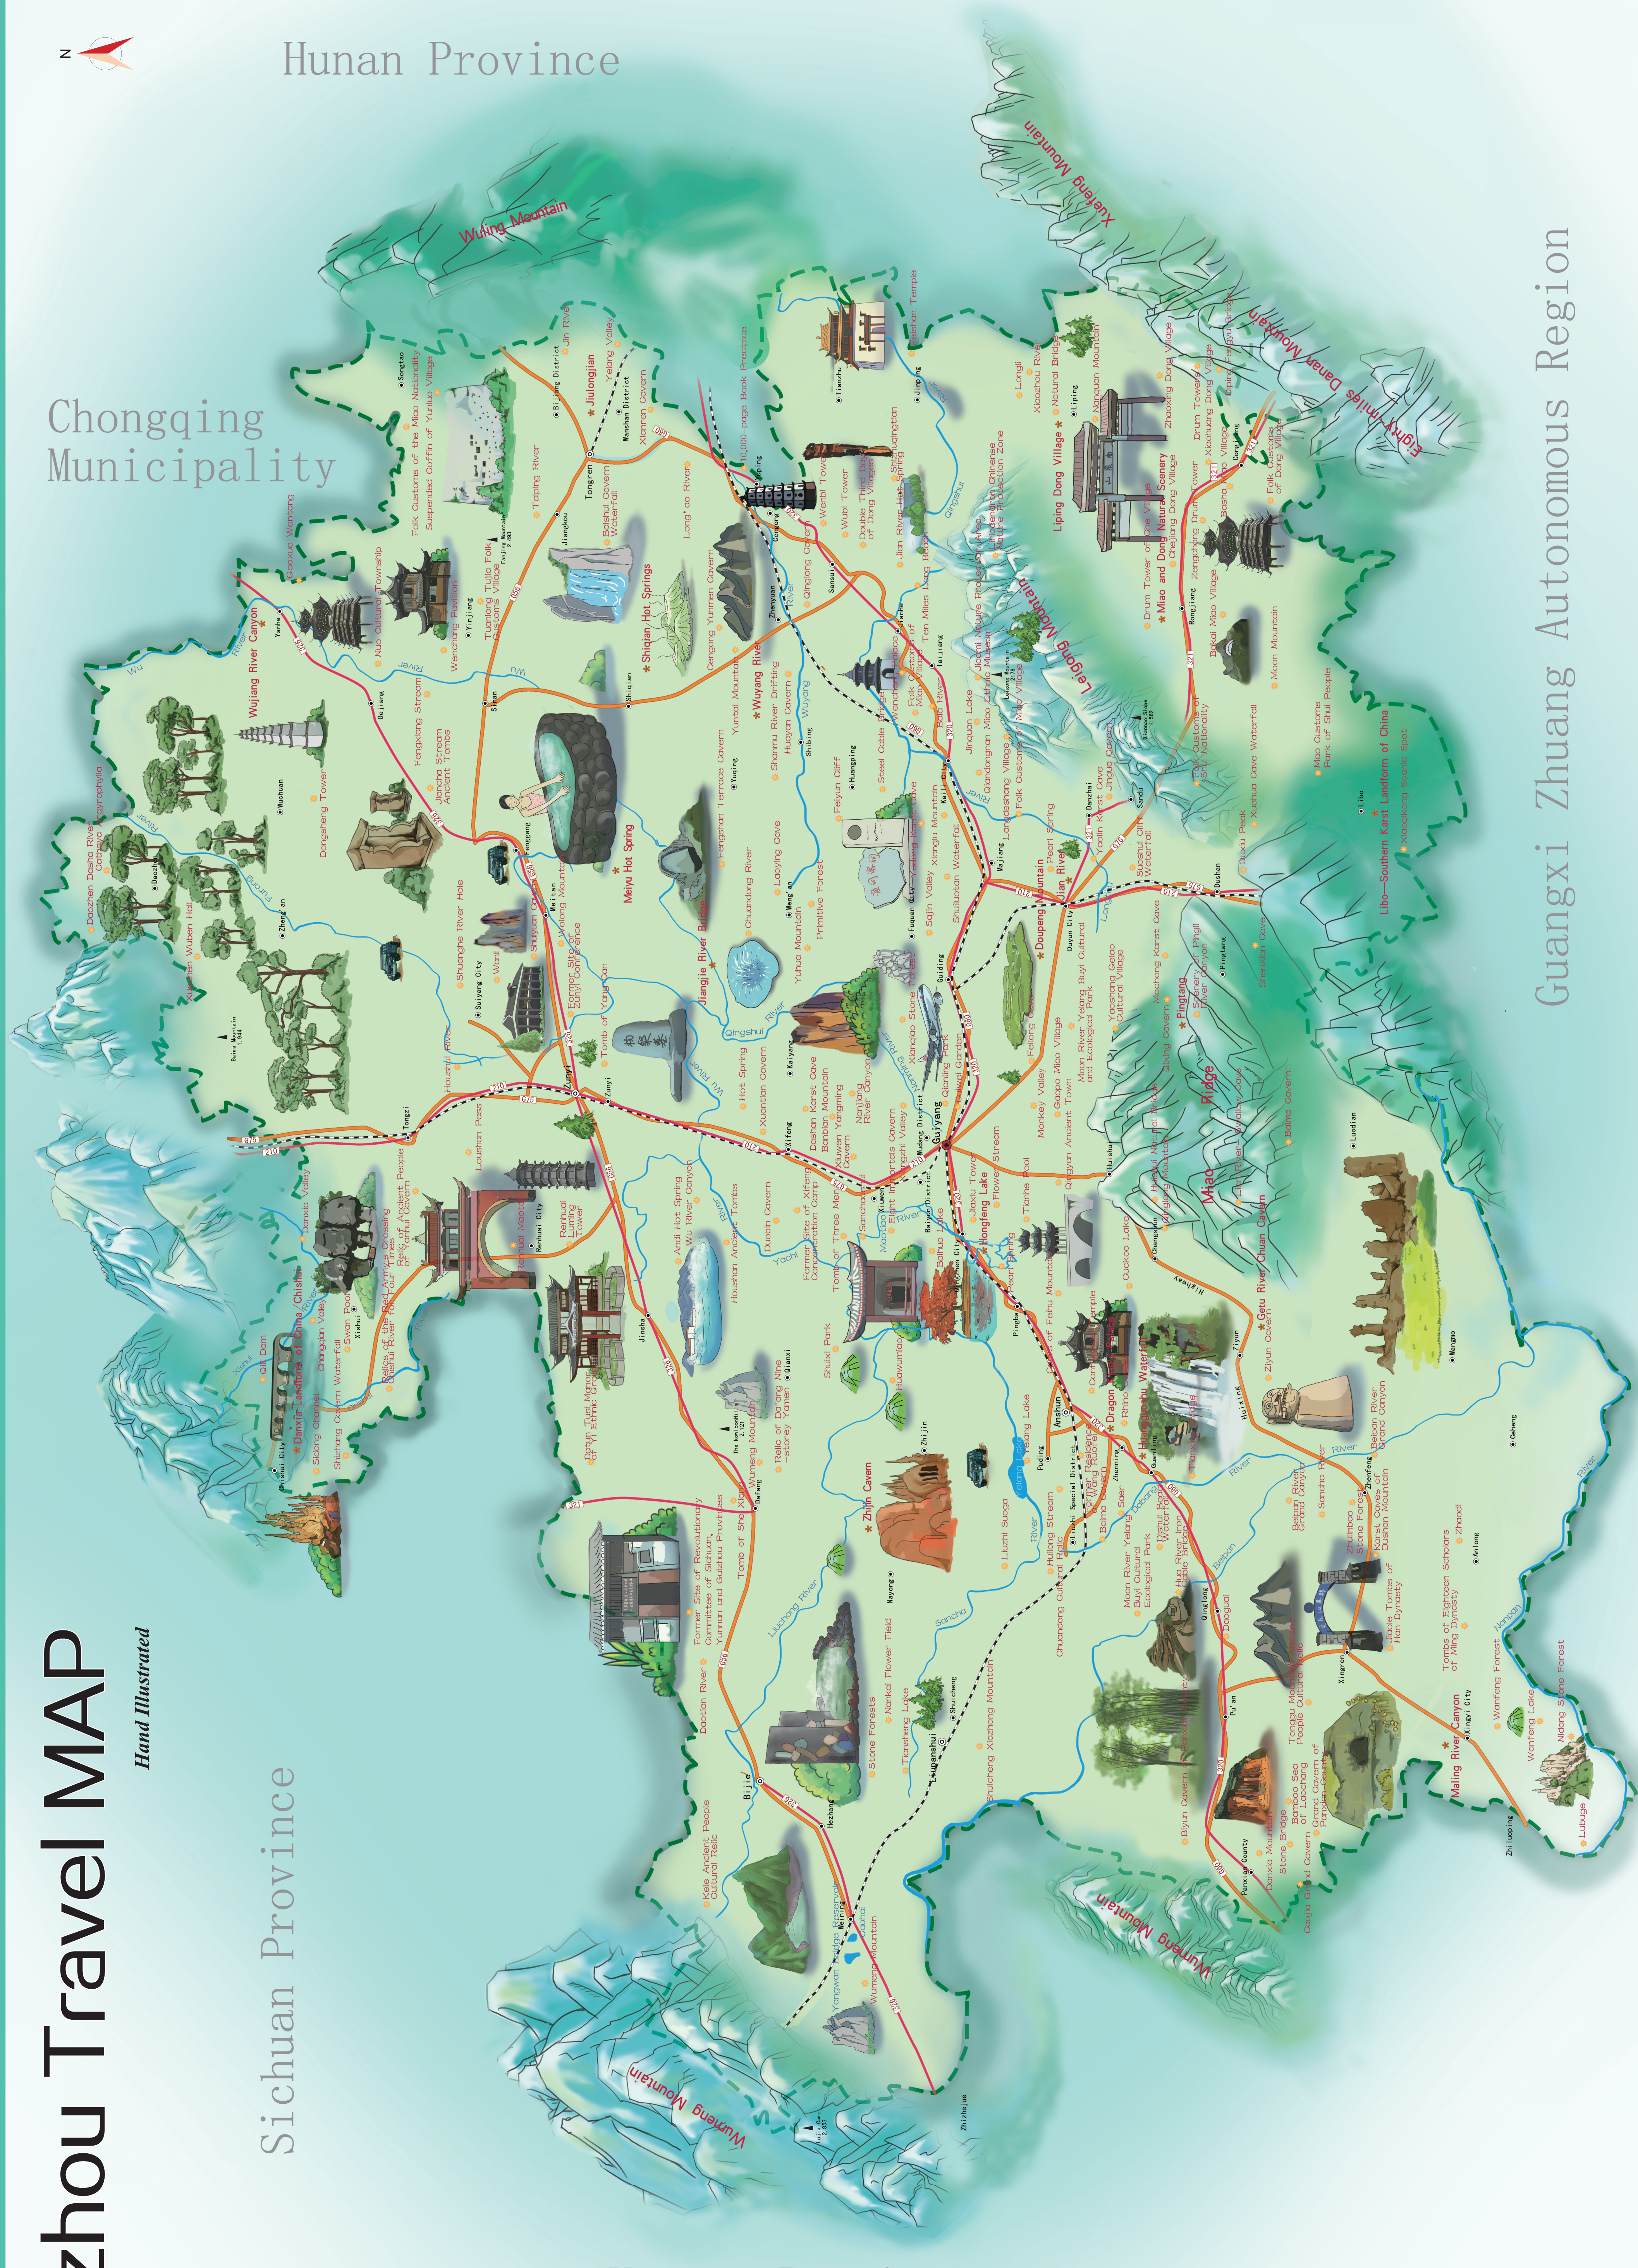

Guizhou Travel MAP

Hand Illustrated

Sichuan Province

Hunan Province

Chongqing Municipality

Yunnan Province

Guangxi Zhuang Autonomous Region

Legend

- Provincial administration center
- ⊙ Municipal administration center
- ⊙ County administration center
- National boundary
- Provincial boundary
- City boundary
- Railway
- Highway No.
- Expressway
- Highway under construction
- National highway No.
- ★ National scenic spot
- ★ Tourist attraction
- ▲ Mountain
- ✈ Airport