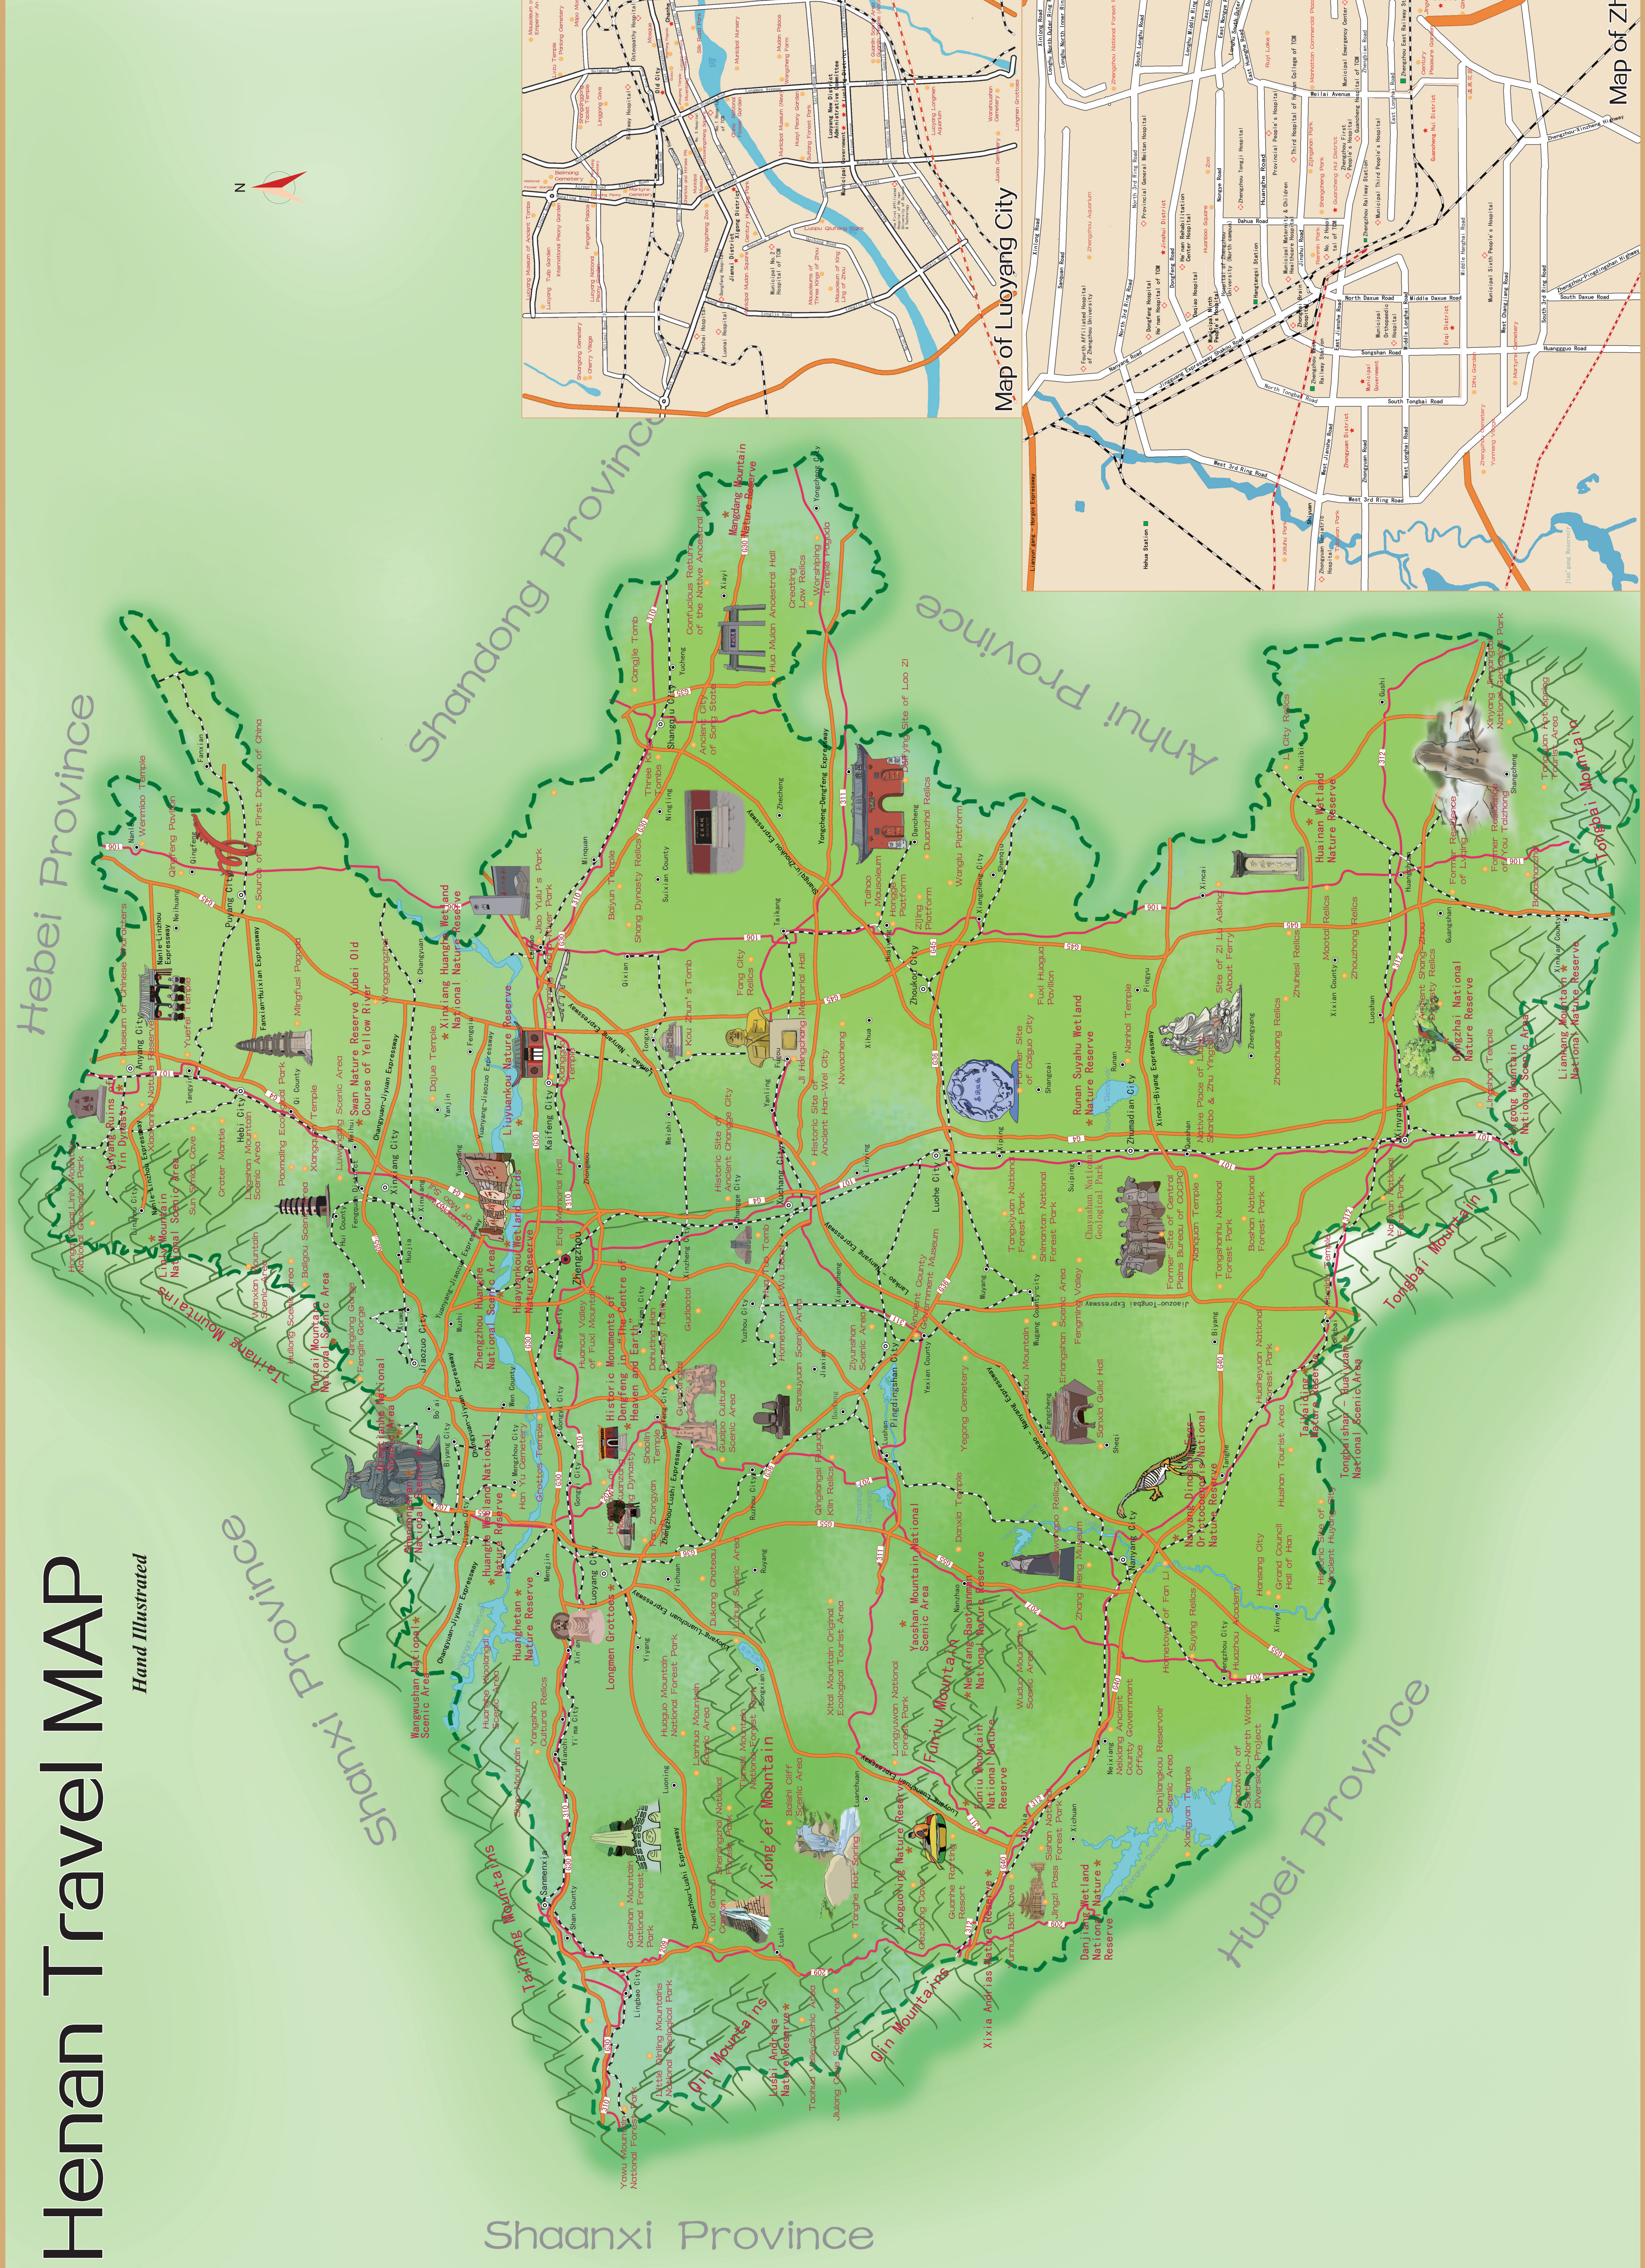

# Henan Travel MAP

Hand Illustrated

### Legend

- Provincial administration center
- ⊙ Municipal administration center
- ⊙ County administration center
- National boundary
- Railway
- Highway and No.
- Highway under construction
- National highway and No.
- National scenic spot
- ★ Tourist attraction
- ▲ Mountain
- ✈ Airport

Map of Zhengzhou City